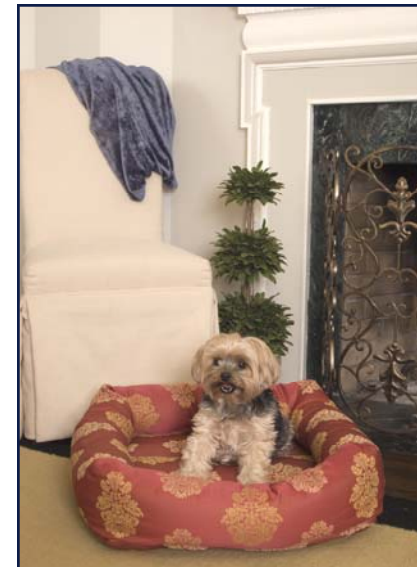

Schluffy™ Beds ~ Snuggle in Comfort™

- Schluffy *def*: “Sleepy”
- Featuring **Antimicrobial Protection**:
  -fabric repels mold, water & odor
- Beautiful & durable fabric selection that will **coordinate with your home décor**—over 50 patterns available. Fabric passes a double-rub test to meet industry standards.
- Inner cushion is removable and can be used as a **crate pad** or **travel bed**. (cushion is compatible to most dog crates)

• Sizes:	<u>Outer Cover:</u>	<u>Inner Cushion:</u>	<u>Weight:</u>
• Small:	28x22x6	24x18x2	to 25 lbs
• Medium:	34x25x6	30x21x2	to 40 lbs
• Large:	40x28x8	36x24x4	to 70 lbs
• XL:	46x32x8	42x28x4	to 125 lbs

2. **Low maintenance:** spot clean or machine wash as instructed

A portion of all proceeds are donated to **Animal Cancer Foundation** for cancer prevention, treatment and research ~ (www.acfoundation.org).

MADE IN U.S.A.

PRICES: SM $100 / MED $129 / LG $179 / XL $209